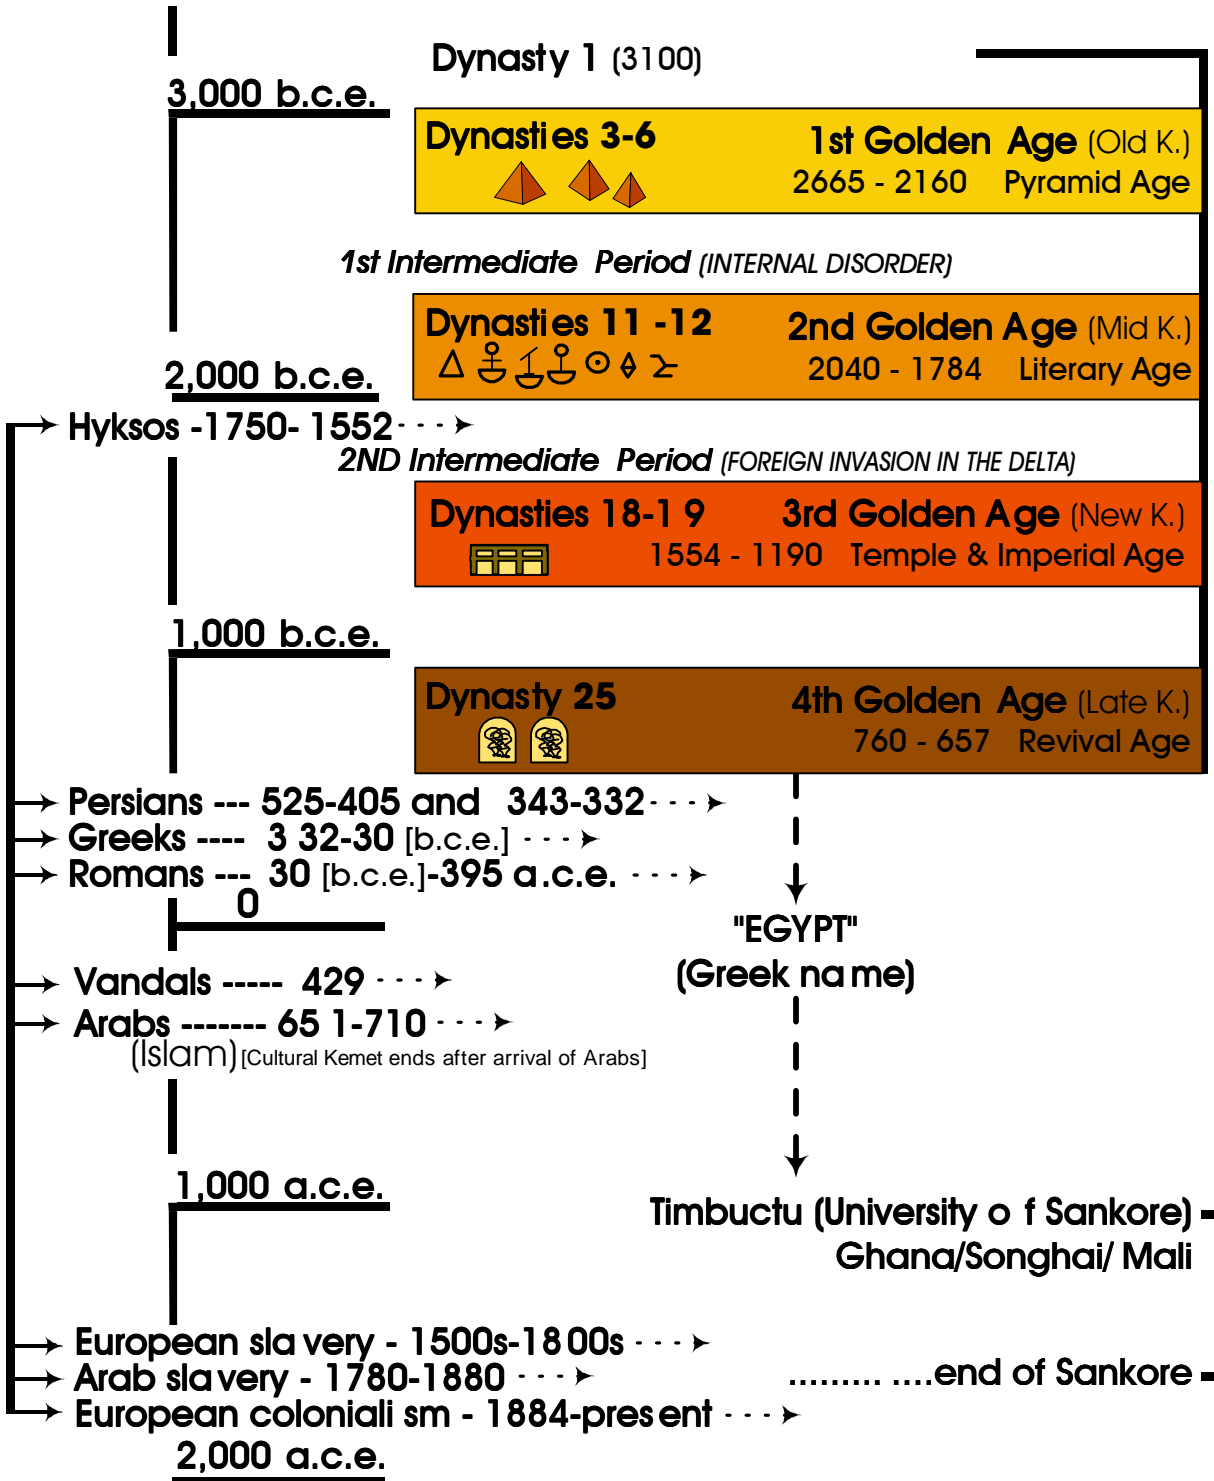

KEMETIC CHRONOLOGY: A SUMMARY

Related to Other Important African Events
Asa G. Hilliard III 1988

(This was recreated from the original chart created by Dr. Hilliard)

MAJOR FOREIGN INVASIONS

POLITICAL KEMET

CULTURAL KEMET

All golden ages are led by native "Black" African royalty.